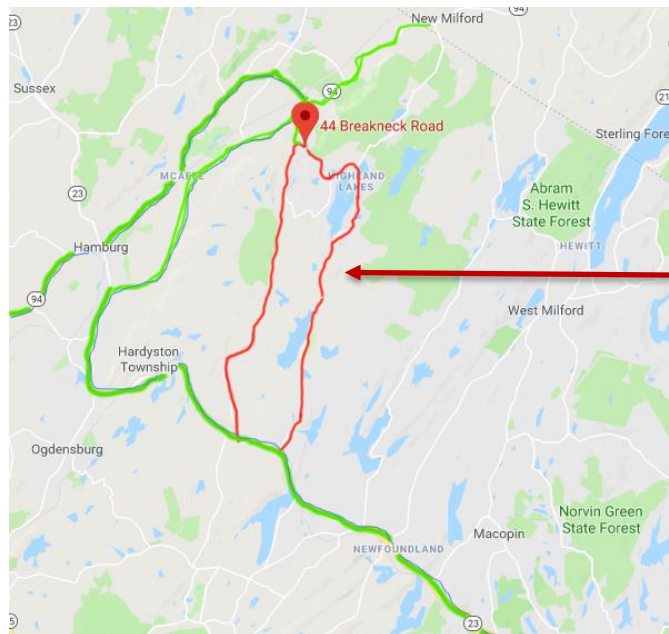

Transportation to The Center

A Dedicated Outdoor Winter Environment that improves the HEALTH, LIVES and FITNESS of our youth!

Thank you for the opportunity to make a difference in the lives of the youth in your programs. As a reminder and in the interest of the insuring the best experience by all, please make sure all bus companies and chaperones are aware of the following transportation information to "The Center".

We recommend **ALL** buses take the following route to The Center:

- RT 23 North to NJ 94 North/Vernon Avenue
- Turn right onto Main Street
- Turn left on onto Breakneck Road

Buses **SHOULD NOT** take **Canistear Road** from RT 23 to The Center

Buses **SHOULD NOT TAKE** RT 515/Vernon Stockholm Road from RT 23 to The Center

Your support and attention to this guidance is appreciated. Please contact us with any questions.

Canistear Rd
&
515/Vernon Stockholm Road